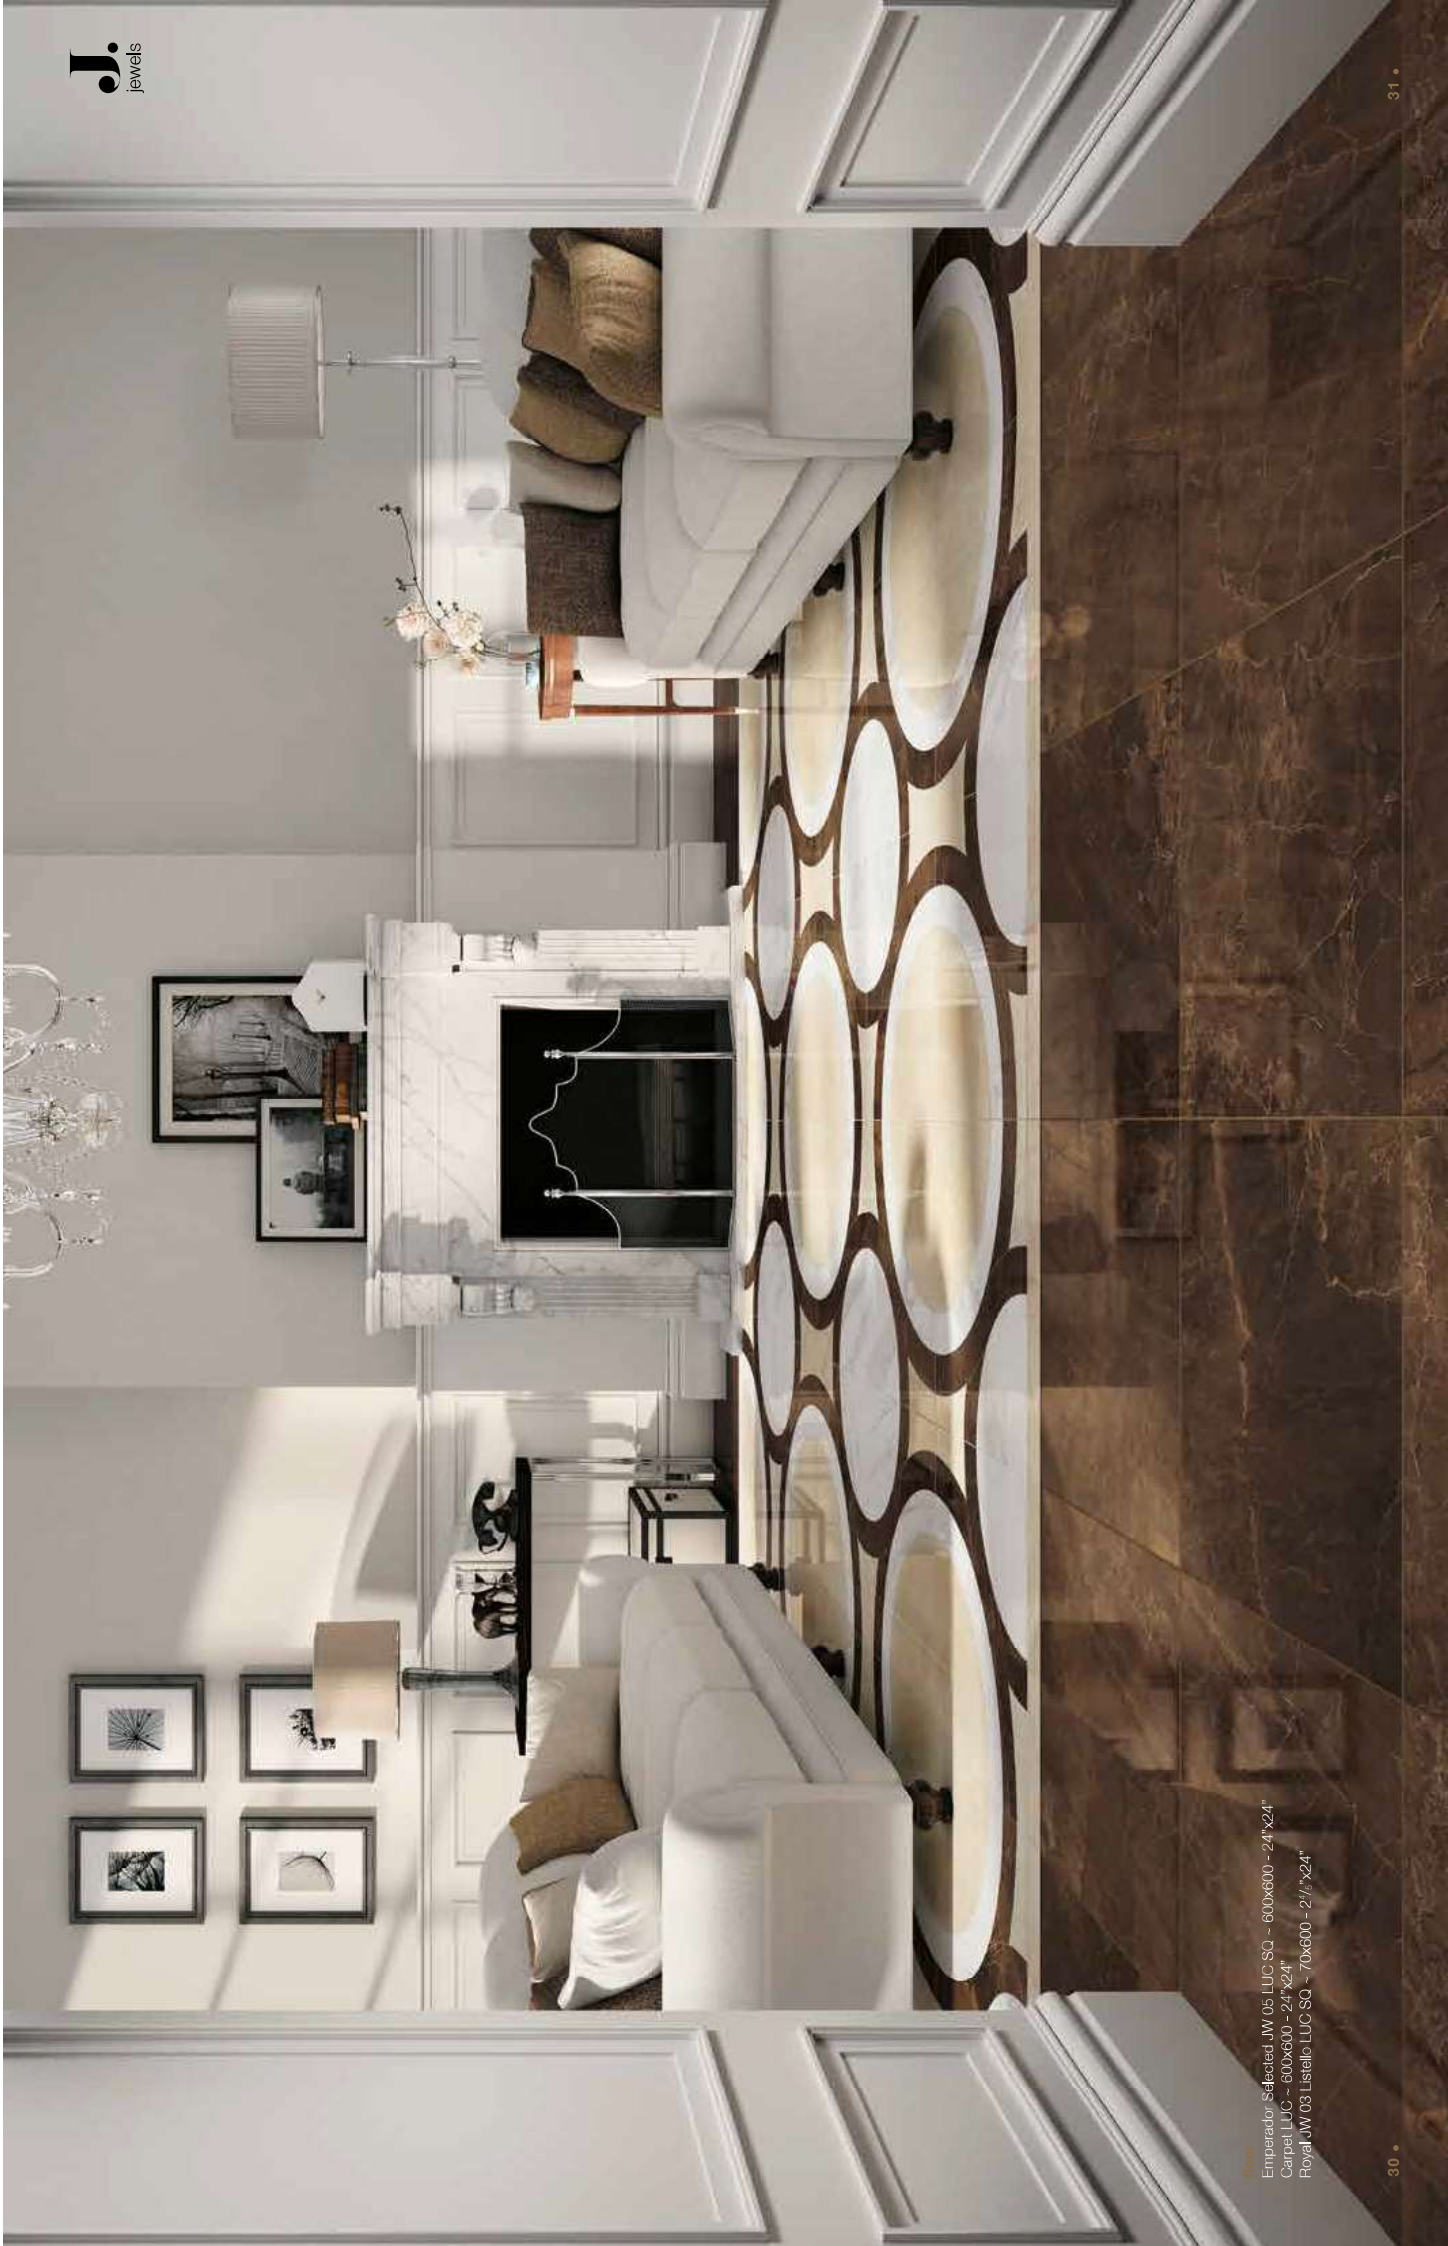

Empetador Selected JW 05 LUC SQ - 600x600 - 24"x24"
Carpet LUC - 600x600 - 24"x24"
Royal JW 03 Listello LUC SQ - 70x600 - 21/2"x24"