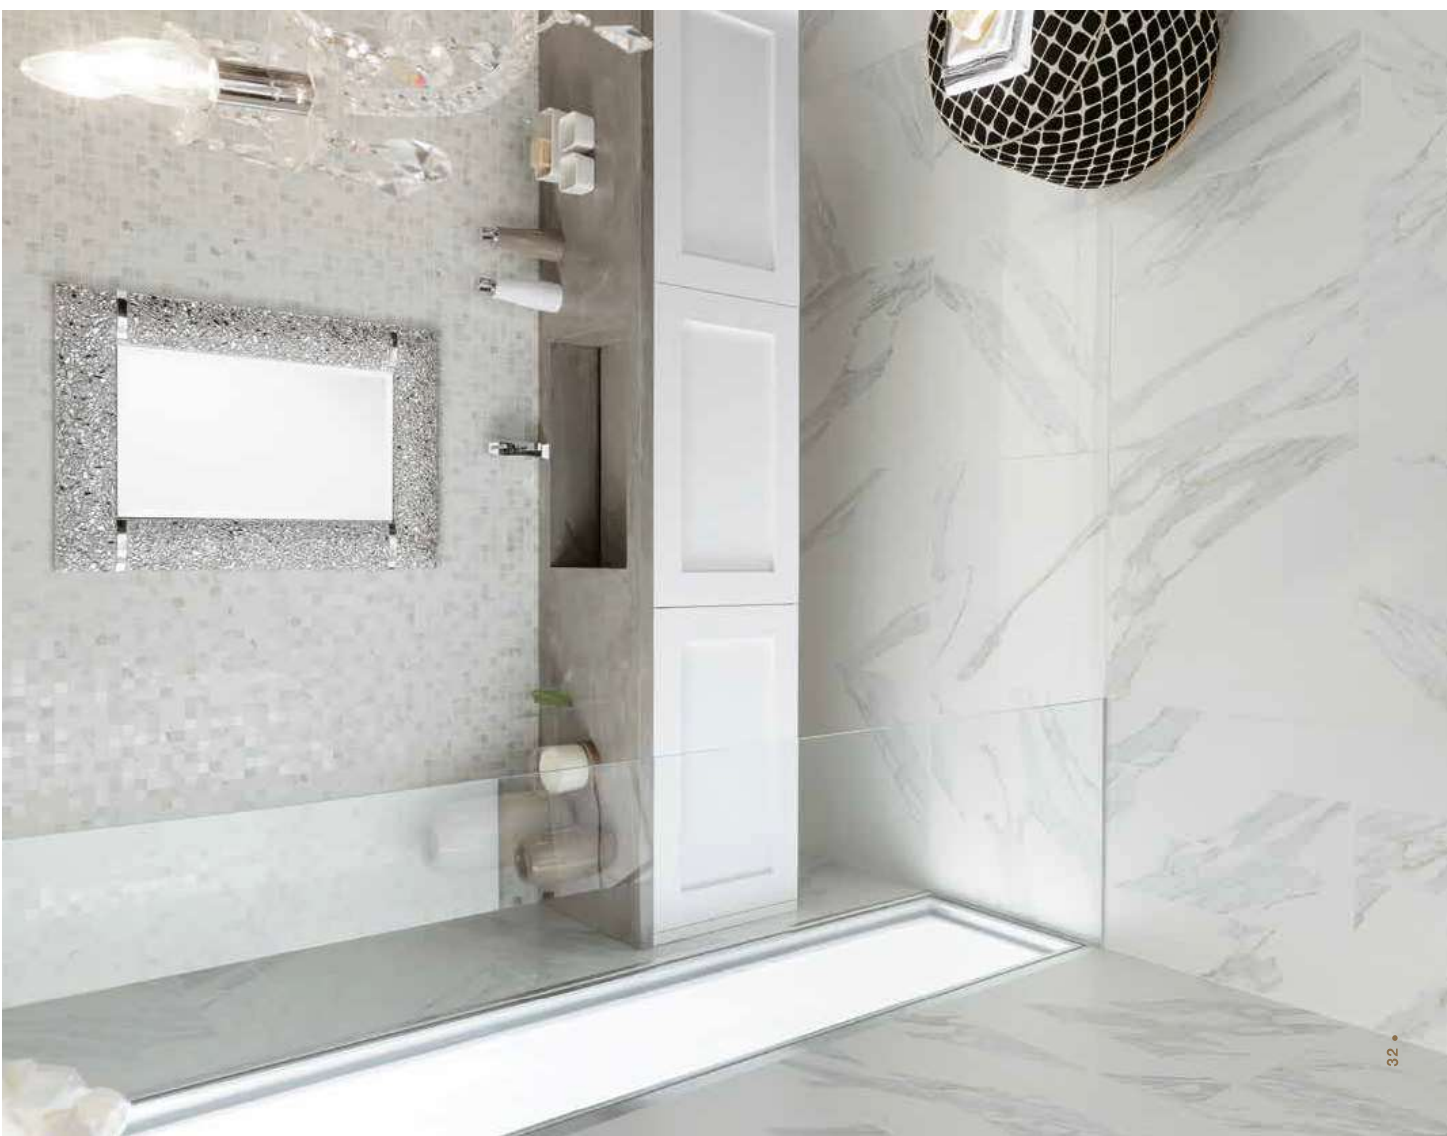

floor
Calacatta Reale JW 02 LUC SQ - 600x600 - 24"x24"
wall
Calacatta Reale JW 02 LUC SQ - 150x600 - 6"x24"
Calacatta Reale JW 02 Mosaico Decoro LUC - 300x300 - 12"x12"