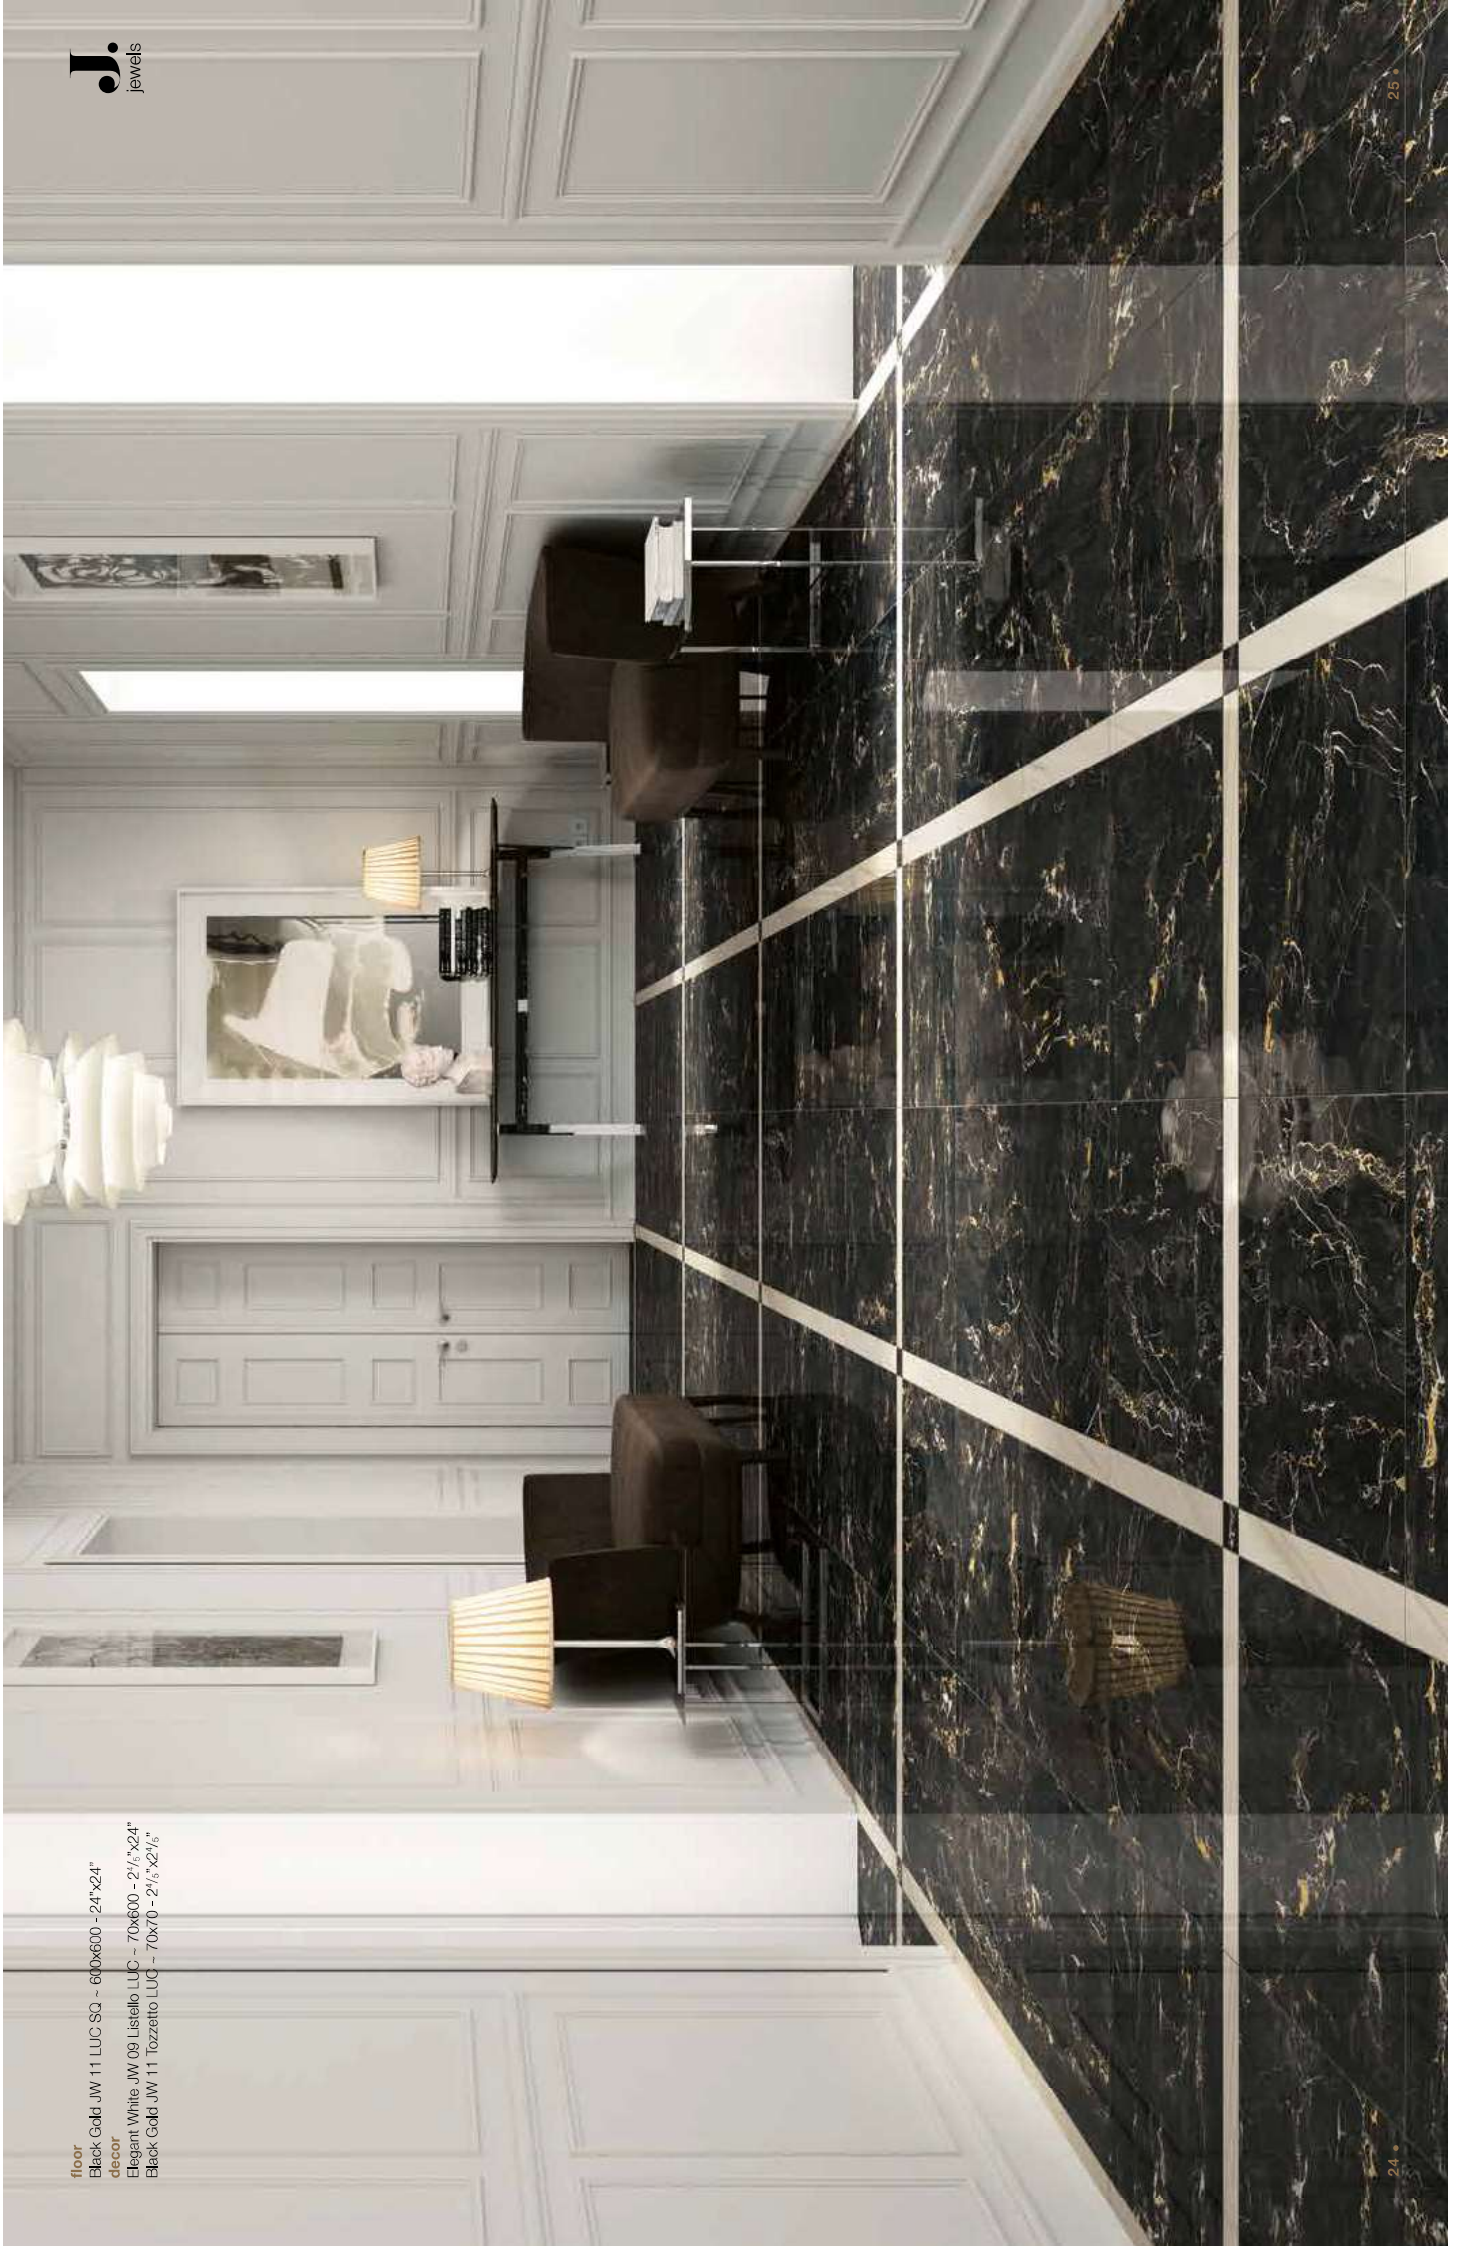

floor
Black Gold JW 11 LUC SQ - 600x600 - 24"x24"
decor
Elegant White JW 09 Listello LUC - 70x600 - 27 1/2"x24"
Black Gold JW 11 Tozzetto LUC - 70x70 - 27 1/2"x27 1/2"